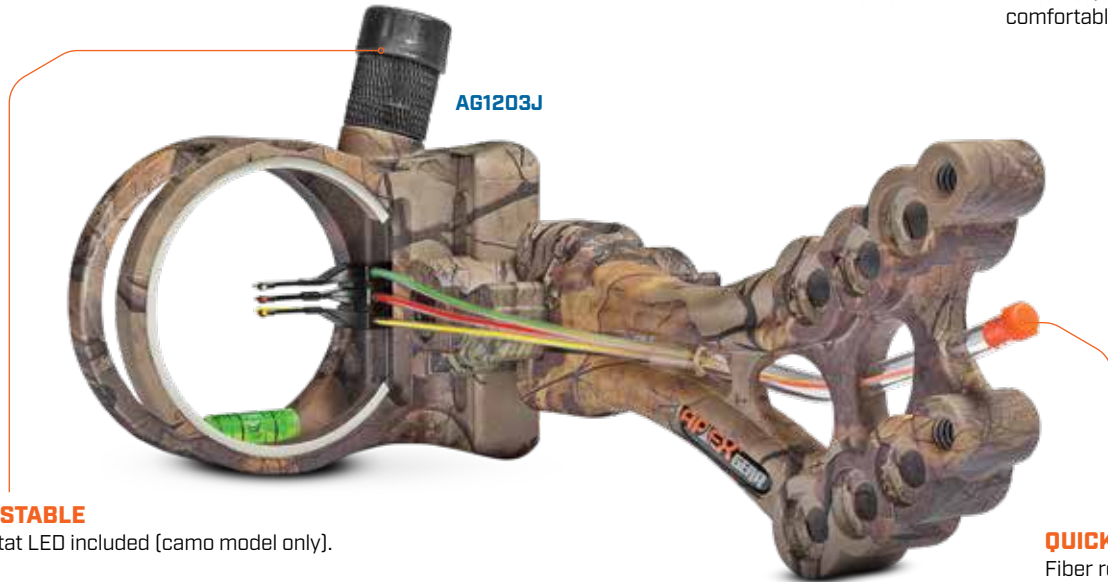

REVERSIBLE BRACKET
For greater vertical adjustability.

INNOVATIVE PIN DESIGN
Improves sight picture and protects pins.

ADJUSTABLE
For left and right-handed users.

LIGHTWEIGHT
And compact design.

TRU-TOUCH™
Soft-feel technical coating dampens noise and provides a comfortable touch.

AG1203J

ADJUSTABLE
Rheostat LED included (camo model only).

QUICK AND EASY
Fiber replacement.

TUNDRA™ SERIES

TUNDRA™ is built to be tough without adding weight or complexity to your setup. An innovative pin design protects fibers while an available removable light provides the extra brightness for a vivid sight picture in any lighting condition.

AG1203BK

AG1203J

MODEL	AG1203BK	AG1203J
PINS	3 (3x.019 in. dia.)	
FINISH	Black	Realtree®
CONSTRUCTION	Ultra-tough composite	
TRU-TOUCH™	✓	✓
MOUNT	Reversible offset mount	
WEIGHT	3.8 oz.	
LIGHT	N/A	LED light Included
LEVEL	High-visibility	
APERTURE DIA.	1.8 in.	
WINDAGE	Standard	
ELEVATION	Standard	