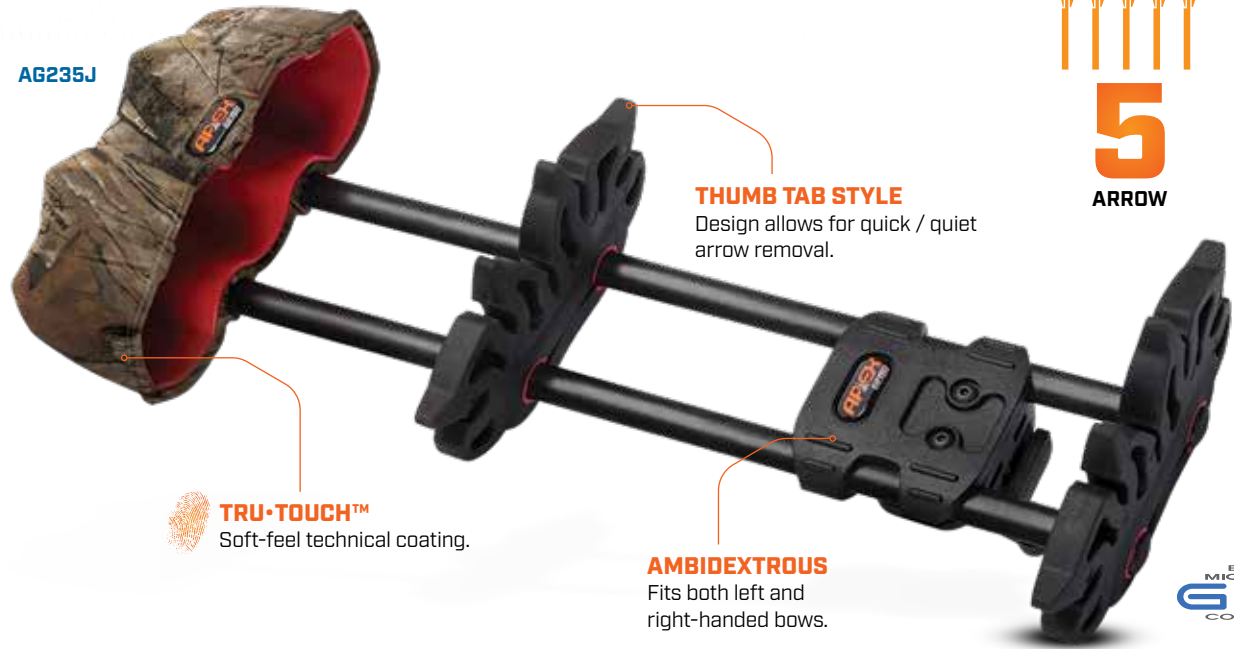

# REACTOR™ LTE HUNTING QUIVER

AG235J

ARROW

**THUMB TAB STYLE**

Design allows for quick / quiet arrow removal.

**TRU-TOUCH™**  
Soft-feel technical coating.

**AMBIDEXTROUS**

Fits both left and right-handed bows.

EASTON  
MICRO SHAFT  
**GXH**  
COMPATIBLE

Contrasting color rubber hood liner won't dull broadheads and makes it easier to load arrows.

AG235BK

AG235J

<b>MODEL</b>	AG235BK	AG235J
<b>ARROWS</b>	Up to 5	
<b>FINISH</b>	Black	Realtree®
<b>WEIGHT</b>	9.1 oz.	
<b>MOUNTING SYSTEM</b>	Low-profile CAM-LOCK keeps quiver tight against the bow riser	
<b>GRIPPER DESIGN</b>	Rubberized, secure double-gripper design	
<b>ARROW COMPATIBILITY</b>	Fits carbon and aluminum arrows with shafts .229 in. diameter and larger. Fits both mechanical and fixed-blade broadheads.	
<b>CONSTRUCTION</b>	Lightweight composite	

ALSO AVAILABLE: AG3100 REACTOR™ LTE Spare Quiver Mount